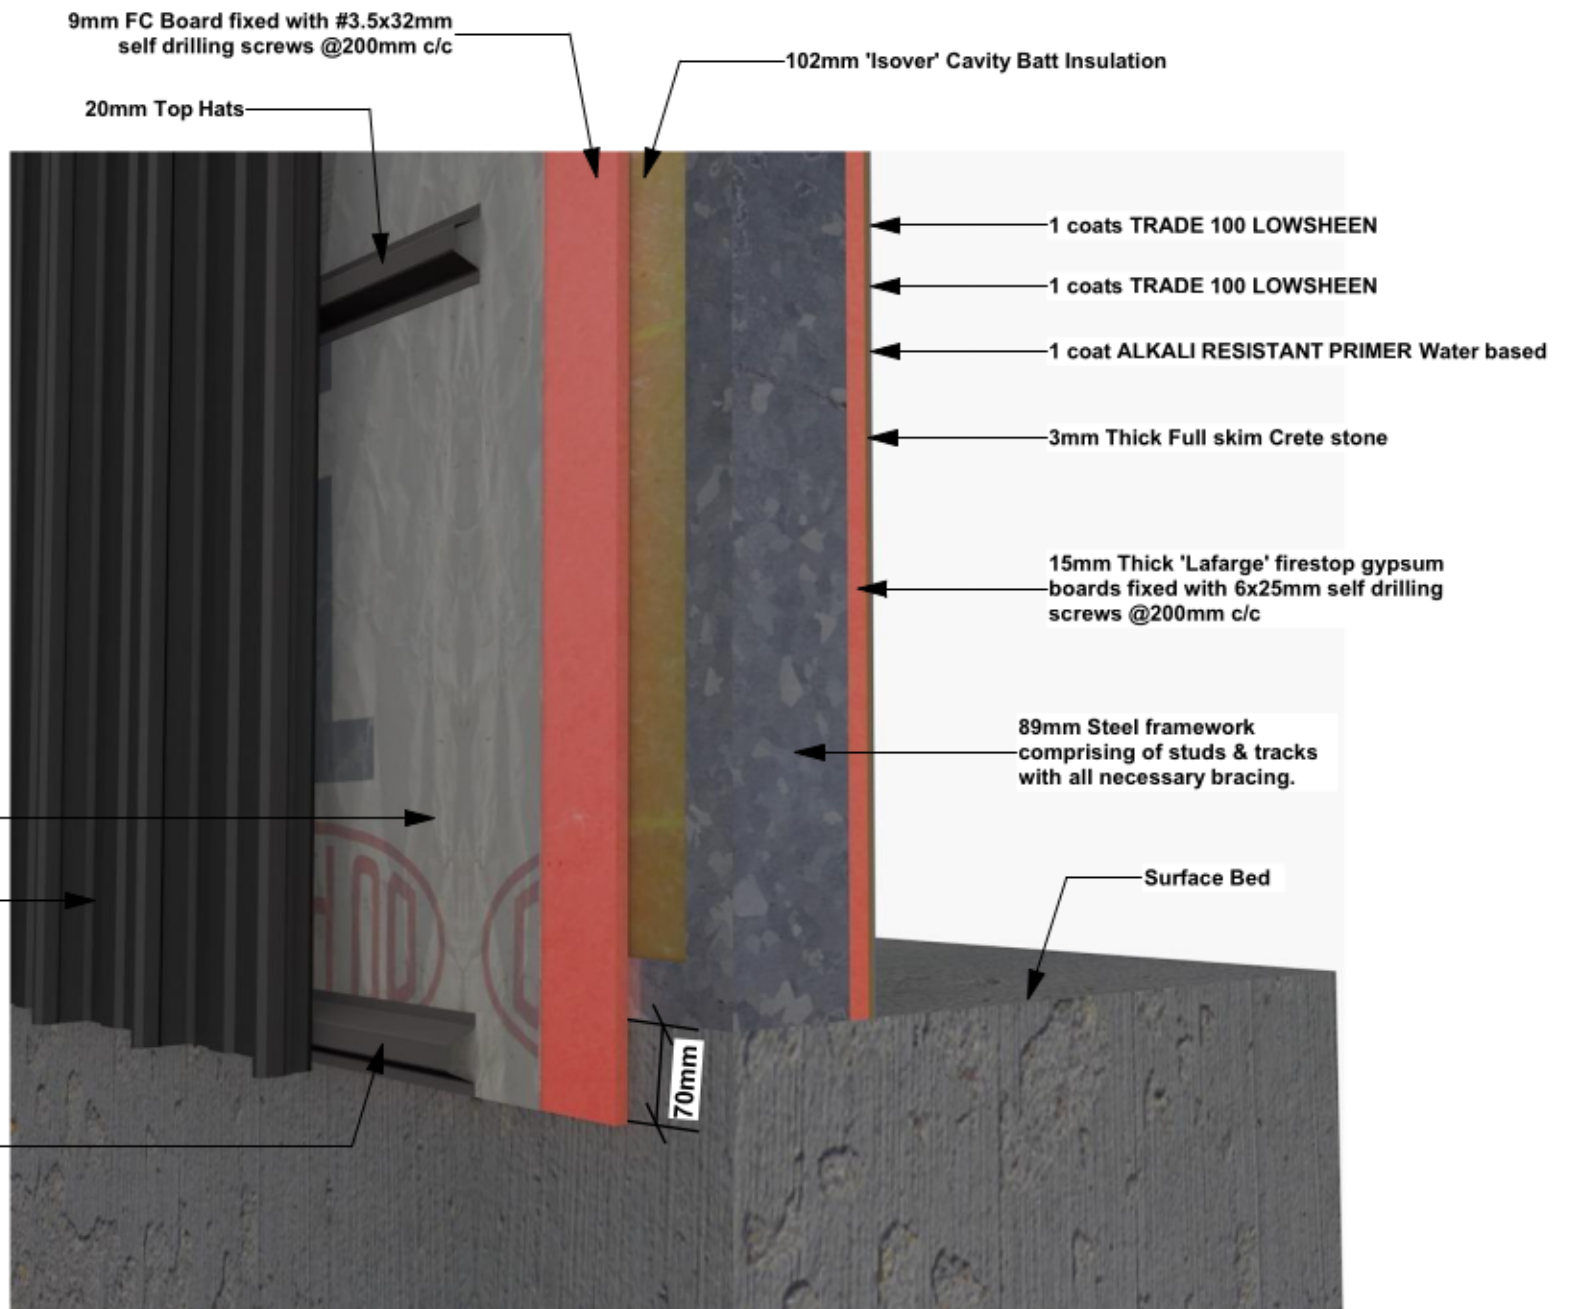

<b>Diamondek Wall System:</b>	
R value:	2.8
Fire Rating :	60min
Sound insulation:	48d
Over all thickness :	185mm

**DIAMONDEK LFS WALL (3D)**